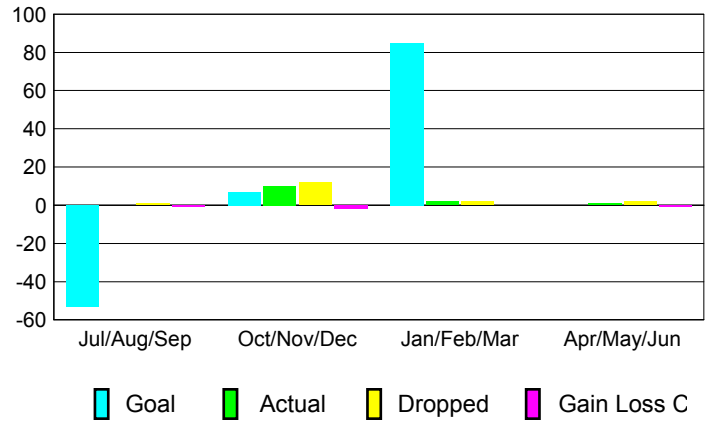

Month	New Club Goal	Actual New Clubs	Actual Dropped Clubs	Gain/Loss of Clubs
2012-2013				
Jul/Aug/Sep	1	0	0	0
Oct/Nov/Dec	0	0	0	0
Jan/Feb/Mar	3	0	0	0
Apr/May/June	0	0	0	0
Totals	4	0	0	0

Club Results 2012-2013
Goal, New, Dropped, Gain/Loss

YTD Status Quo Clubs 2012-2013

Status Quo Clubs Compared to Status Quo Members

Club Gain/Loss 2012-2013

MEMBERSHIP

Month	Net Memb Goal	Actual New Memb	Actual Dropped Memb	Gain/Loss of Memb
2012-2013				
Jul/Aug/Sep	-53	0	1	-1
Oct/Nov/Dec	7	10	12	-2
Jan/Feb/Mar	85	2	2	0
Apr/May/June	0	1	2	-1
Totals	39	13	17	-4

Membership Results 2012-2013
Goal, New, Dropped, Gain/Loss

Gender Comparison 2012-2013

Membership Gain/Loss 2012-2013