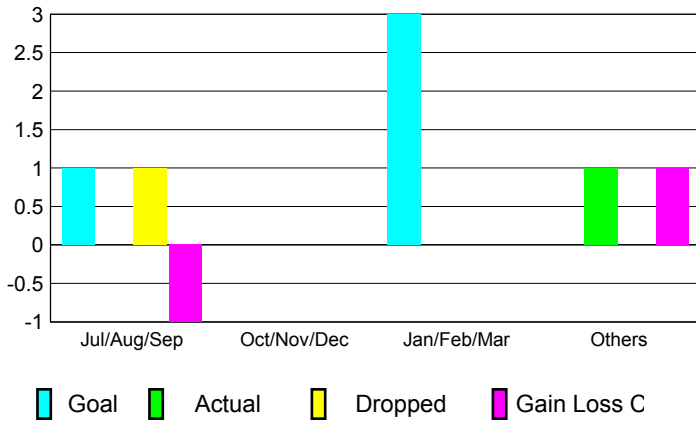

GMT: **DANA BIGGS**

Location: **ALASKA**

GMT CA: **1**

CLUBS

Month	New Club Goal	Actual New Clubs	Actual Dropped Clubs	Gain/Loss of Clubs
2012-2013				
Jul/Aug/Sep	1	0	1	-1
Oct/Nov/Dec	0	0	0	0
Jan/Feb/Mar	3	0	0	0
Apr/May/June	0	1	0	1
Totals	4	1	1	0

Club Results 2012-2013

Goal, New, Dropped, Gain/Loss

YTD Status Quo Clubs 2012-2013

Status Quo Clubs Compared to Status Quo Members

Club Gain/Loss 2012-2013

MEMBERSHIP

Month	Net Memb Goal	Actual New Memb	Actual Dropped Memb	Gain/Loss of Memb
2012-2013				
Jul/Aug/Sep	-53	48	42	6
Oct/Nov/Dec	7	19	22	-3
Jan/Feb/Mar	85	31	49	-18
Apr/May/June	0	35	18	17
Totals	39	133	131	2

Month	New Club Goal	Actual New Clubs	Actual Dropped Clubs	Gain/Loss of Clubs
2012-2013				
Jul/Aug/Sep	1	0	0	0
Oct/Nov/Dec	0	0	0	0
Jan/Feb/Mar	3	0	0	0
Apr/May/June	0	0	0	0
Totals	4	0	0	0

Club Results 2012-2013
Goal, New, Dropped, Gain/Loss