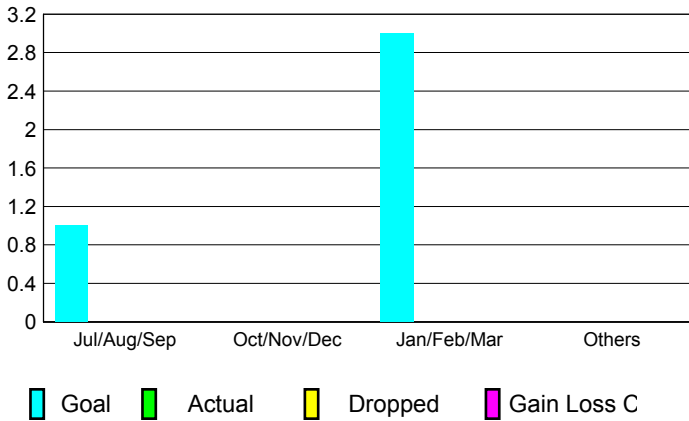

Club Results 2012-2013

Goal, New, Dropped, Gain/Loss

YTD Status Quo Clubs 2012-2013

Status Quo Clubs Compared to Status Quo Members

Club Gain/Loss 2012-2013

MEMBERSHIP

Month	Net Memb Goal	Actual New Memb	Actual Dropped Memb	Gain/Loss of Memb
2012-2013				
Jul/Aug/Sep	-53	0	1	-1
Oct/Nov/Dec	7	10	12	-2
Jan/Feb/Mar	85	2	2	0
Apr/May/June	0	1	2	-1
Totals	39	13	17	-4

Membership Results 2012-2013

Goal, New, Dropped, Gain/Loss

Gender Comparison 2012-2013

Membership Gain/Loss 2012-2013

GMT: **DANA BIGGS**

Location: **YUKON TERRITORY**

GMT CA: **1**

CLUBS

Month	New Club Goal	Actual New Clubs	Actual Dropped Clubs	Gain/Loss of Clubs
2012-2013				
Jul/Aug/Sep	1	0	0	0
Oct/Nov/Dec	0	0	0	0
Jan/Feb/Mar	3	0	0	0
Apr/May/June	0	0	0	0
Totals	4	0	0	0

Club Results 2012-2013
Goal, New, Dropped, Gain/Loss