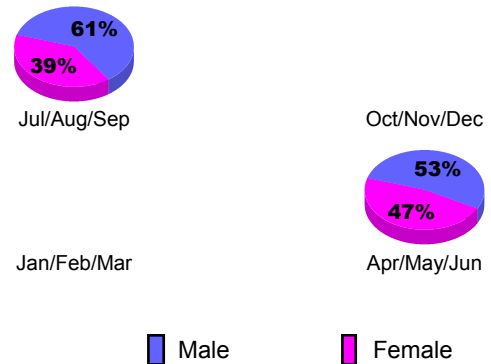

GMT: **DANA BIGGS**

Location: **ALASKA**

GMT CA: **1**

CLUBS

Month	New Club Goal	Actual New Clubs	Actual Dropped Clubs	Gain/Loss of Clubs
2012-2013				
Jul/Aug/Sep	1	0	1	-1
Oct/Nov/Dec	0	0	0	0
Jan/Feb/Mar	3	0	0	0
Apr/May/June	0	1	0	1
Totals	4	1	1	0

Club Results 2012-2013

Goal, New, Dropped, Gain/Loss

YTD Status Quo Clubs 2012-2013

Status Quo Clubs Compared to Status Quo Members

Club Gain/Loss 2012-2013

MEMBERSHIP

Month	Net Memb Goal	Actual New Memb	Actual Dropped Memb	Gain/Loss of Memb
2012-2013				
Jul/Aug/Sep	-53	48	42	6
Oct/Nov/Dec	7	19	22	-3
Jan/Feb/Mar	85	31	49	-18
Apr/May/June	0	35	18	17
Totals	39	133	131	2

Membership Results 2012-2013

Goal, New, Dropped, Gain/Loss

Gender Comparison 2012-2013

Membership Gain/Loss 2012-2013

GMT: **DANA BIGGS**

Location: **BRITISH COLUMBIA**

GMT CA: **1**

CLUBS