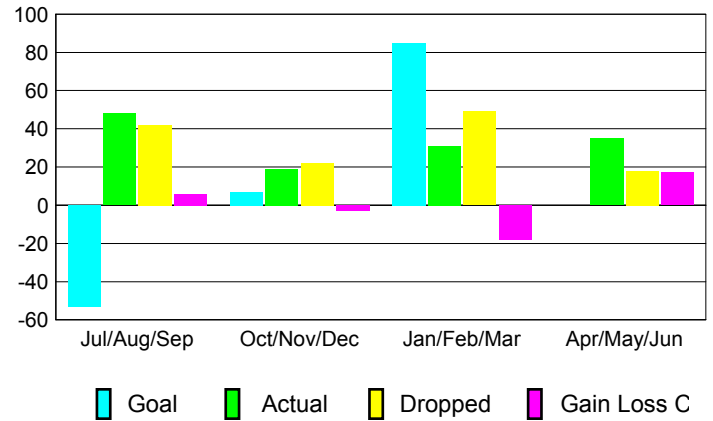

GMT: **DANA BIGGS**

Location: **ALASKA**

GMT CA: **1**

CLUBS

Month	New Club Goal	Actual New Clubs	Actual Dropped Clubs	Gain/Loss of Clubs
2012-2013				
Jul/Aug/Sep	1	0	1	-1
Oct/Nov/Dec	0	0	0	0
Jan/Feb/Mar	3	0	0	0
Apr/May/June	0	1	0	1
Totals	4	1	1	0

Club Results 2012-2013

Goal, New, Dropped, Gain/Loss

YTD Status Quo Clubs 2012-2013

Status Quo Clubs Compared to Status Quo Members

Club Gain/Loss 2012-2013

MEMBERSHIP

Month	Net Memb Goal	Actual New Memb	Actual Dropped Memb	Gain/Loss of Memb
2012-2013				
Jul/Aug/Sep	-53	48	42	6
Oct/Nov/Dec	7	19	22	-3
Jan/Feb/Mar	85	31	49	-18
Apr/May/June	0	35	18	17
Totals	39	133	131	2

Membership Results 2012-2013

Goal, New, Dropped, Gain/Loss

Gender Comparison 2012-2013

Membership Gain/Loss 2012-2013

GMT: **DANA BIGGS**

Location: **BRITISH COLUMBIA**

GMT CA: **1**

CLUBS

Month	New Club Goal	Actual New Clubs	Actual Dropped Clubs	Gain/Loss of Clubs
2012-2013				
Jul/Aug/Sep	1	0	0	0
Oct/Nov/Dec	0	0	0	0
Jan/Feb/Mar	3	0	0	0
Apr/May/June	0	0	0	0
Totals	4	0	0	0

Club Results 2012-2013
Goal, New, Dropped, Gain/Loss