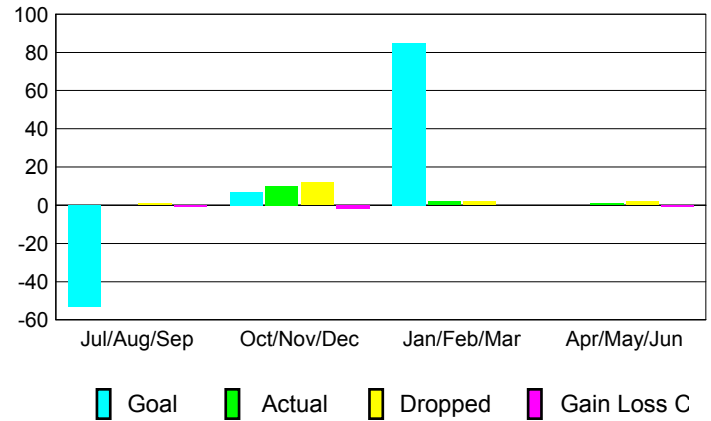

GMT: **DANA BIGGS**

Location: **NORTHWEST TERRITORIES**

GMT CA: **1**

CLUBS

Month	New Club Goal	Actual New Clubs	Actual Dropped Clubs	Gain/Loss of Clubs
2012-2013				
Jul/Aug/Sep	1	0	0	0
Oct/Nov/Dec	0	0	0	0
Jan/Feb/Mar	3	0	0	0
Apr/May/June	0	0	0	0
Totals	4	0	0	0

Club Results 2012-2013

Goal, New, Dropped, Gain/Loss

YTD Status Quo Clubs 2012-2013

Status Quo Clubs Compared to Status Quo Members

Club Gain/Loss 2012-2013

MEMBERSHIP

Month	Net Memb Goal	Actual New Memb	Actual Dropped Memb	Gain/Loss of Memb
2012-2013				
Jul/Aug/Sep	-53	0	1	-1
Oct/Nov/Dec	7	10	12	-2
Jan/Feb/Mar	85	2	2	0
Apr/May/June	0	1	2	-1
Totals	39	13	17	-4

Membership Results 2012-2013

Goal, New, Dropped, Gain/Loss

Gender Comparison 2012-2013

Membership Gain/Loss 2012-2013

GMT: **DANA BIGGS**

Location: **YUKON TERRITORY**

GMT CA: **1**

CLUBS