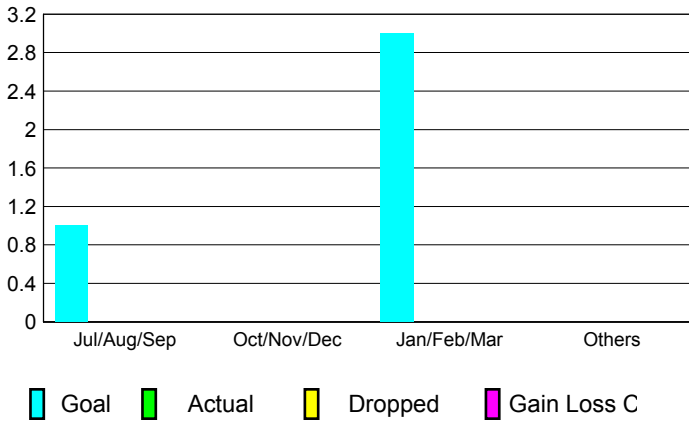

Club Results 2012-2013

Goal, New, Dropped, Gain/Loss

YTD Status Quo Clubs 2012-2013

Status Quo Clubs Compared to Status Quo Members

Club Gain/Loss 2012-2013

MEMBERSHIP

Month	Net Memb Goal	Actual New Memb	Actual Dropped Memb	Gain/Loss of Memb
2012-2013				
Jul/Aug/Sep	-53	48	42	6
Oct/Nov/Dec	7	19	22	-3
Jan/Feb/Mar	85	31	49	-18
Apr/May/June	0	35	18	17
Totals	39	133	131	2

Membership Results 2012-2013

Goal, New, Dropped, Gain/Loss

Gender Comparison 2012-2013

Membership Gain/Loss 2012-2013

GMT: **DANA BIGGS**

Location: **BRITISH COLUMBIA**

GMT CA: **1**

CLUBS

Month	New Club Goal	Actual New Clubs	Actual Dropped Clubs	Gain/Loss of Clubs
2012-2013				
Jul/Aug/Sep	1	0	0	0
Oct/Nov/Dec	0	0	0	0
Jan/Feb/Mar	3	0	0	0
Apr/May/June	0	0	0	0
Totals	4	0	0	0

Club Results 2012-2013
Goal, New, Dropped, Gain/Loss

YTD Status Quo Clubs 2012-2013

Status Quo Clubs Compared to Status Quo Members

Club Gain/Loss 2012-2013

MEMBERSHIP

Month	Net Memb Goal	Actual New Memb	Actual Dropped Memb	Gain/Loss of Memb
2012-2013				
Jul/Aug/Sep	-53	0	1	-1
Oct/Nov/Dec	7	10	12	-2
Jan/Feb/Mar	85	2	2	0
Apr/May/June	0	1	2	-1
Totals	39	13	17	-4