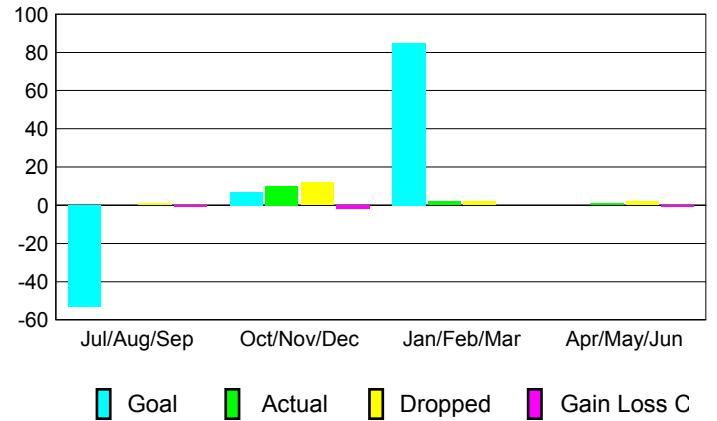

Membership Results 2012-2013
Goal, New, Dropped, Gain/Loss