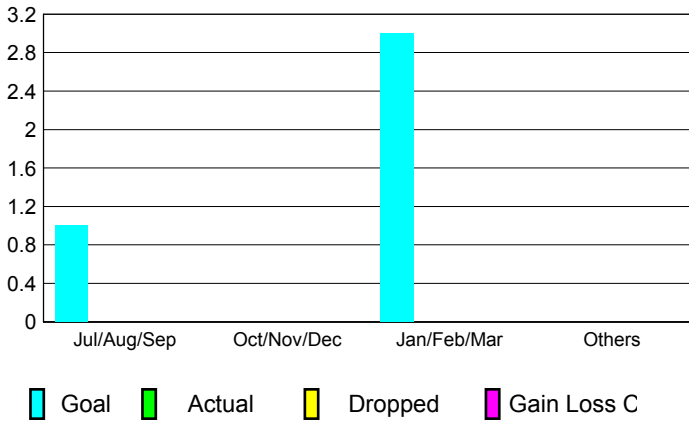

GMT: **DANA BIGGS**

Location: **NORTHWEST TERRITORIES**

GMT CA: **1**

CLUBS

Month	New Club Goal	Actual New Clubs	Actual Dropped Clubs	Gain/Loss of Clubs
2012-2013				
Jul/Aug/Sep	1	0	0	0
Oct/Nov/Dec	0	0	0	0
Jan/Feb/Mar	3	0	0	0
Apr/May/June	0	0	0	0
Totals	4	0	0	0

Club Results 2012-2013

Goal, New, Dropped, Gain/Loss

YTD Status Quo Clubs 2012-2013

Status Quo Clubs Compared to Status Quo Members

Club Gain/Loss 2012-2013

MEMBERSHIP

Month	Net Memb Goal	Actual New Memb	Actual Dropped Memb	Gain/Loss of Memb
2012-2013				
Jul/Aug/Sep	-53	0	1	-1
Oct/Nov/Dec	7	10	12	-2
Jan/Feb/Mar	85	2	2	0
Apr/May/June	0	1	2	-1
Totals	39	13	17	-4